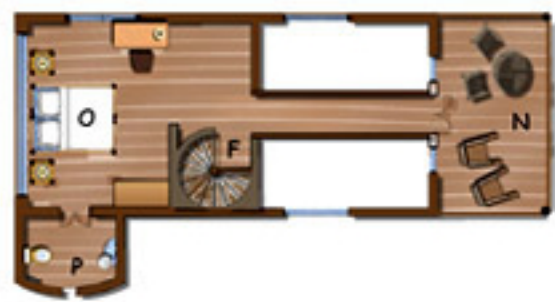

**2 Bedroom Crusoe Suite
With Pool & Spa**

- A Sunset View
- B Pool
- C Entrance
- D Day Bed
- E Sitting Room
- F Stairway
- G Bedroom
- H Bathroom Area
- I Pond
- J Outdoor Shower
- K Bathtub
- L Toilet
- M Spa & Gym
- N Upper Level Deck
- O Upper Level Bedroom
- P Upper Level Toilet
- Q Steam Room

Upper Level

Crusoe Suite Two Bedroom with pool