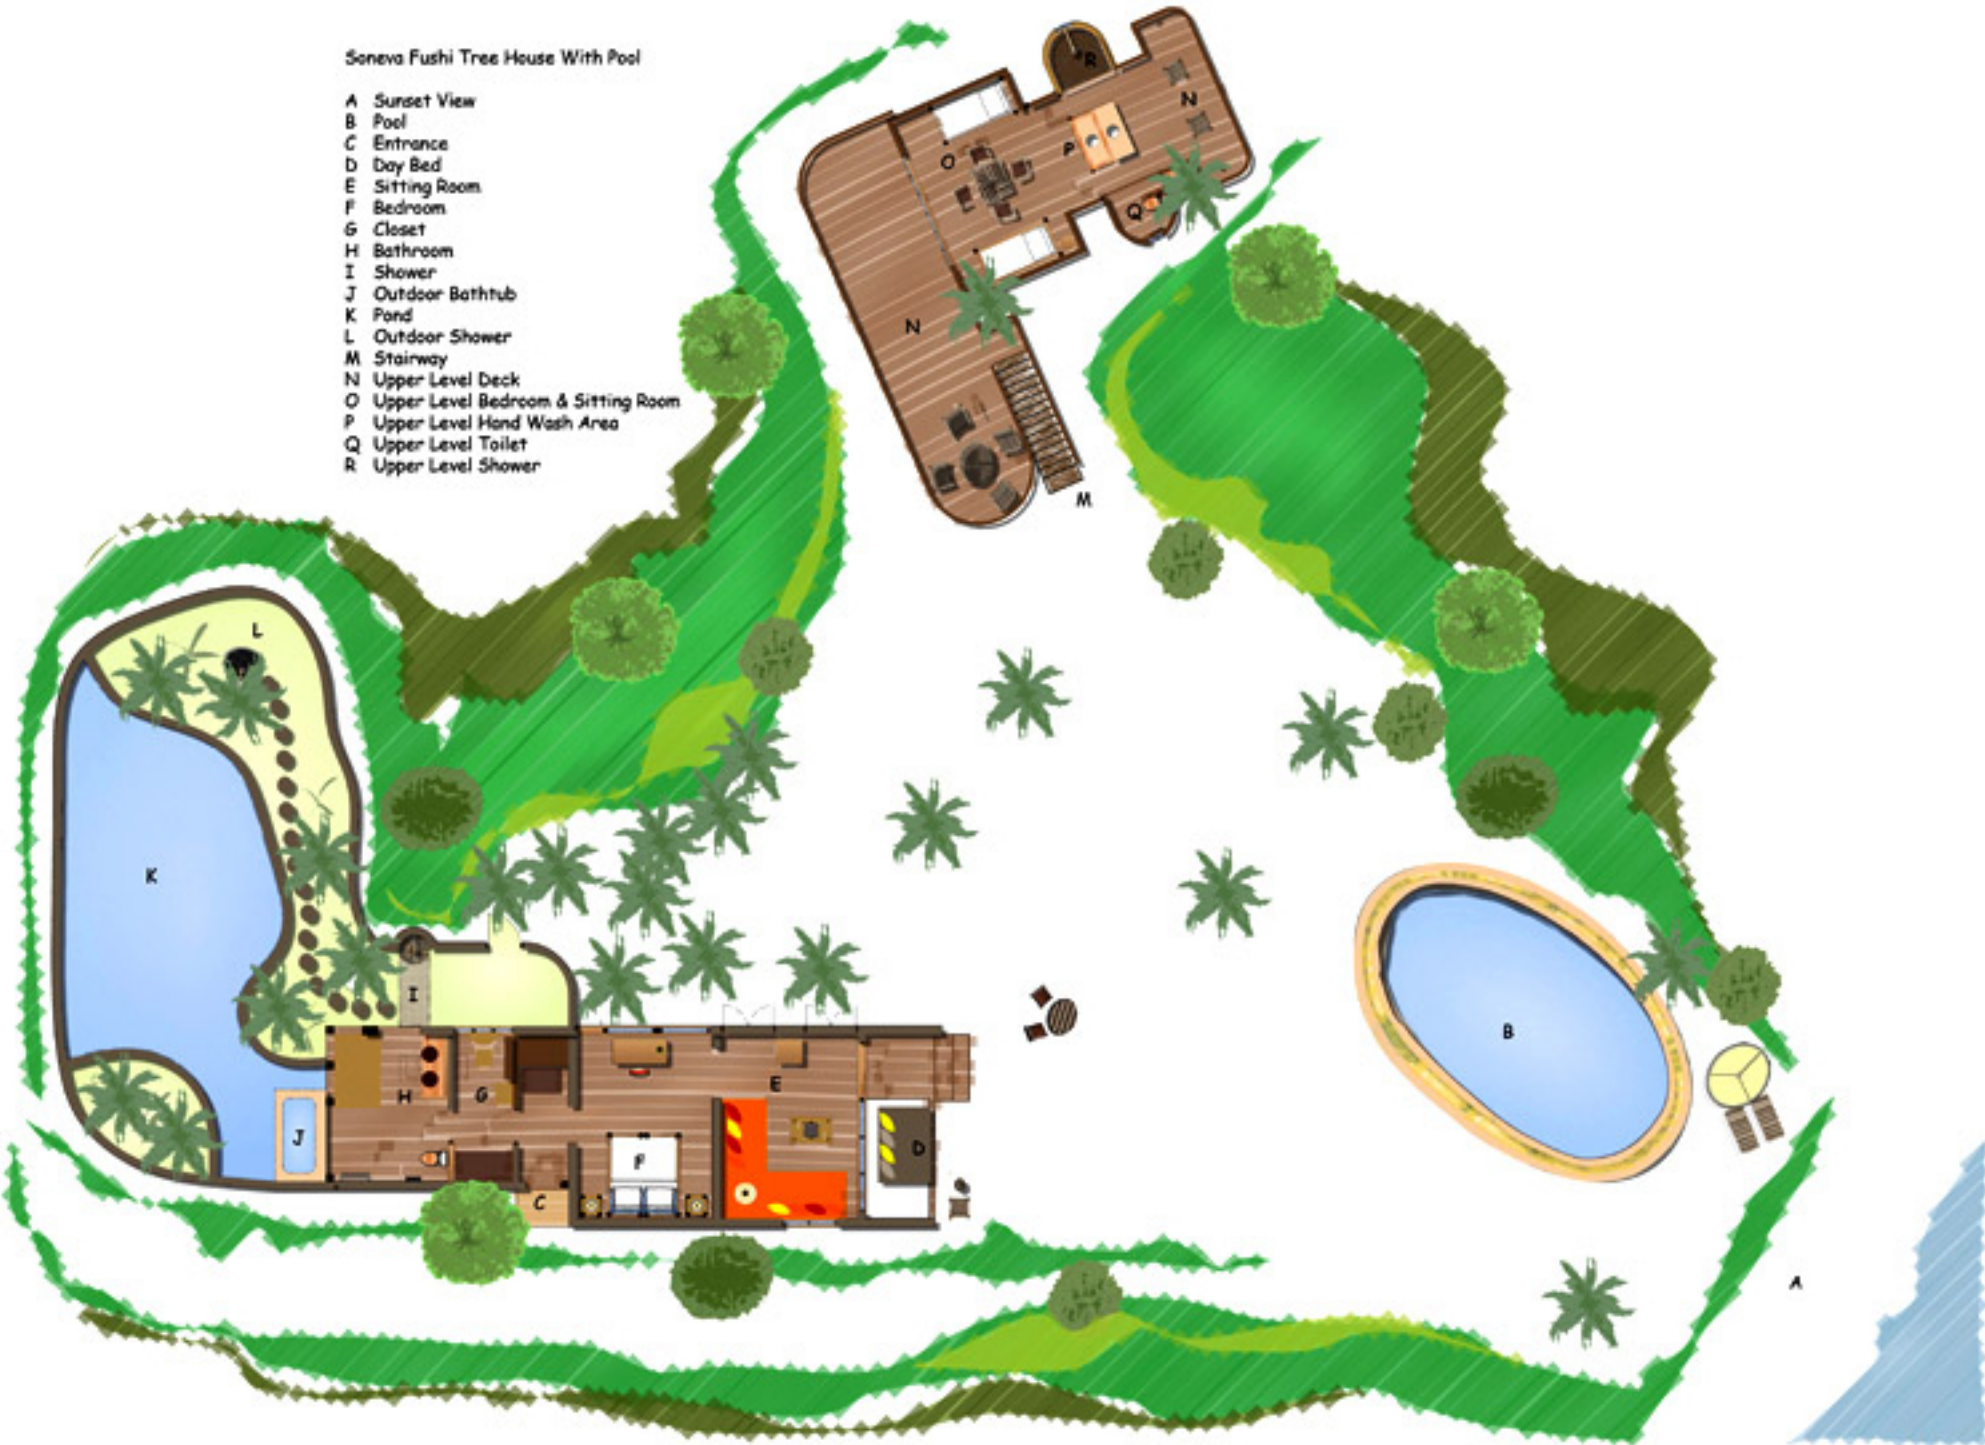

Soneva Fushi Tree House With Pool

- A Sunset View
- B Pool
- C Entrance
- D Day Bed
- E Sitting Room
- F Bedroom
- G Closet
- H Bathroom
- I Shower
- J Outdoor Bathtub
- K Pond
- L Outdoor Shower
- M Stairway
- N Upper Level Deck
- O Upper Level Bedroom & Sitting Room
- P Upper Level Hand Wash Area
- Q Upper Level Toilet
- R Upper Level Shower

Soneva Fushi Villa Suite & Tree House With Pool (445 sq.m.)