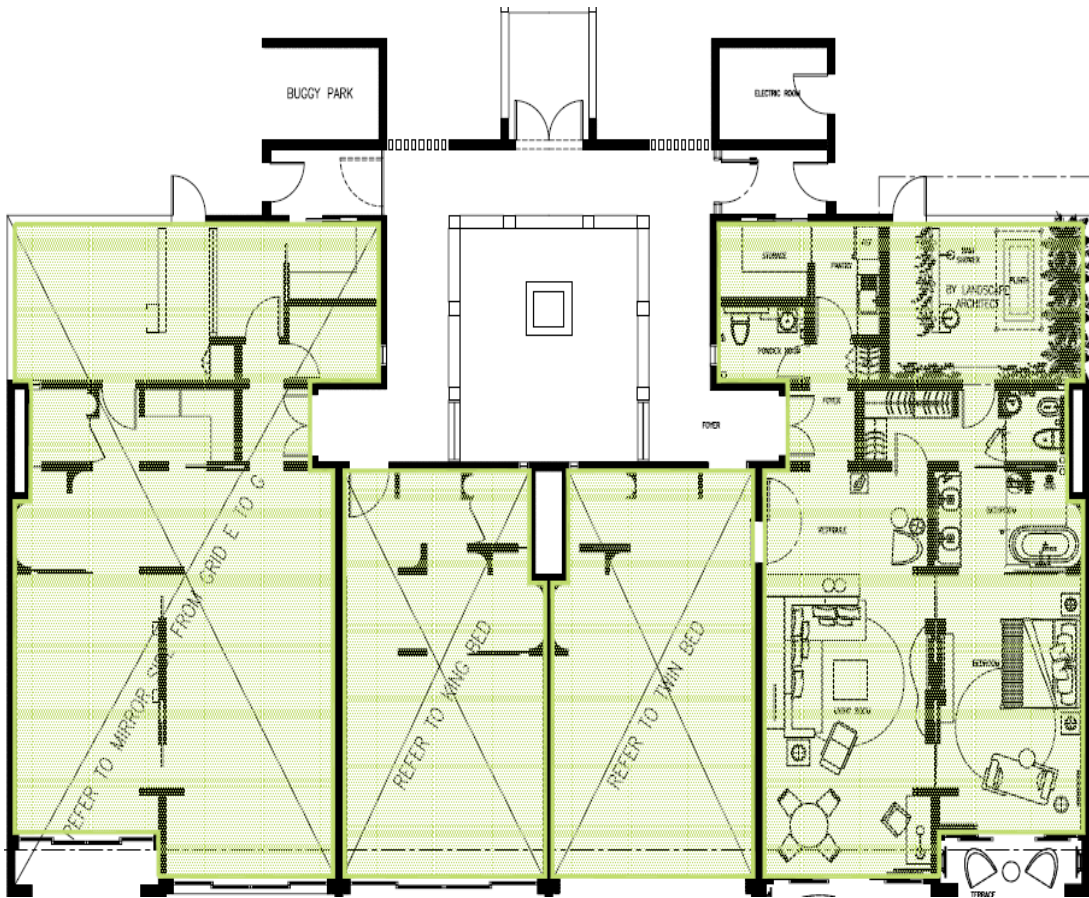

Garden / Beach View Suite

Type	Floor	No. of Guestrooms	Area sqm / sqft
Beach View Suite	1 st	8	120 / 1300
Garden View Suite	1 st	8	120 / 1300

Garden / Beach View Suite

Type	Floor	No. of Guestrooms	Area sqm / sqft
Beach View Suite	1 st	8	120 / 1300
Garden View Suite	1 st	8	120 / 1300