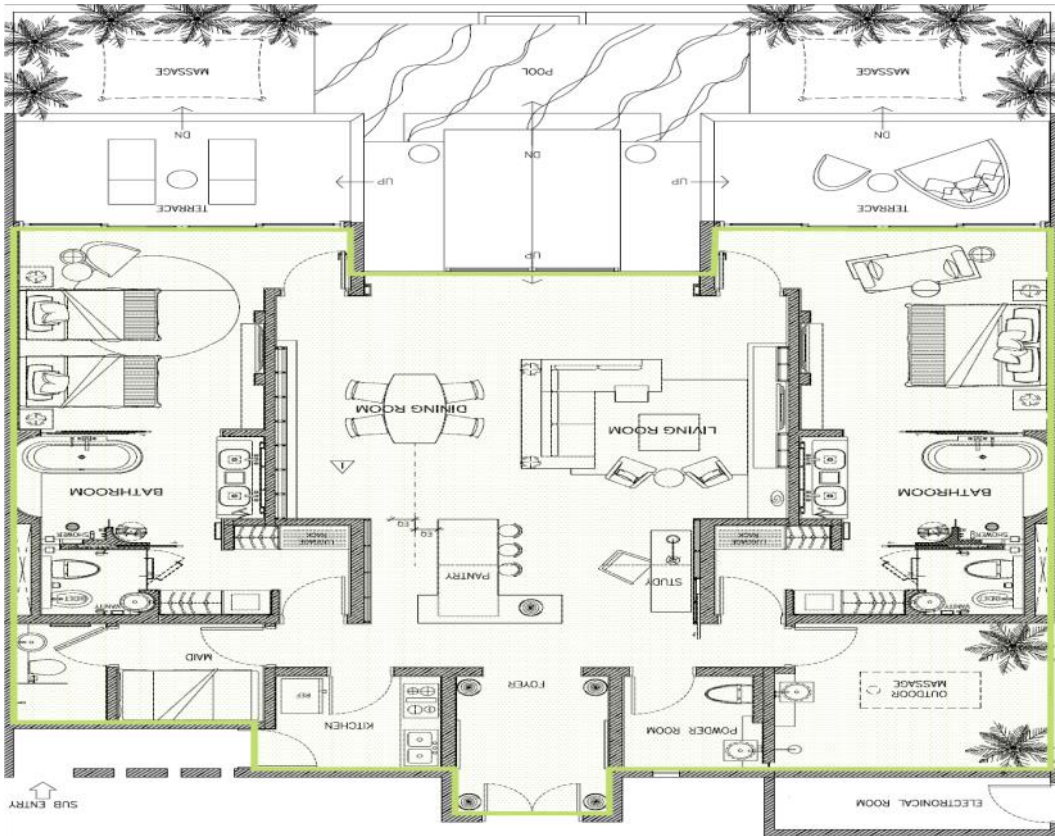

## Executive Villa

Type	Floor	No. of Guestrooms	Area sqm / sqft
Executive Villa	1 <sup>st</sup>	3	200 / 2150