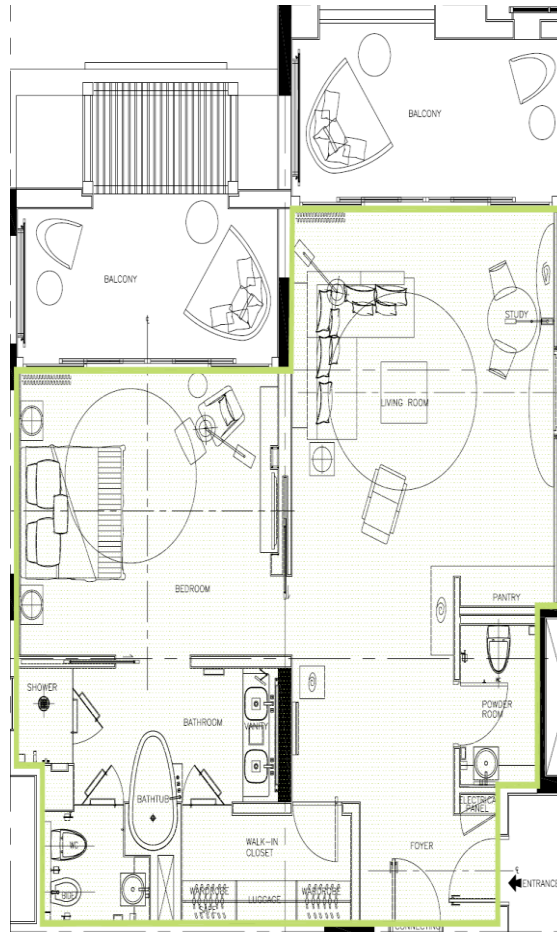

## Park Suite

Type	Floor	No. of Guestrooms	Area sqm / sqft
Park Suite	1 <sup>st</sup> - 5 <sup>th</sup>	King Bed - 15 rooms	100 / 1080