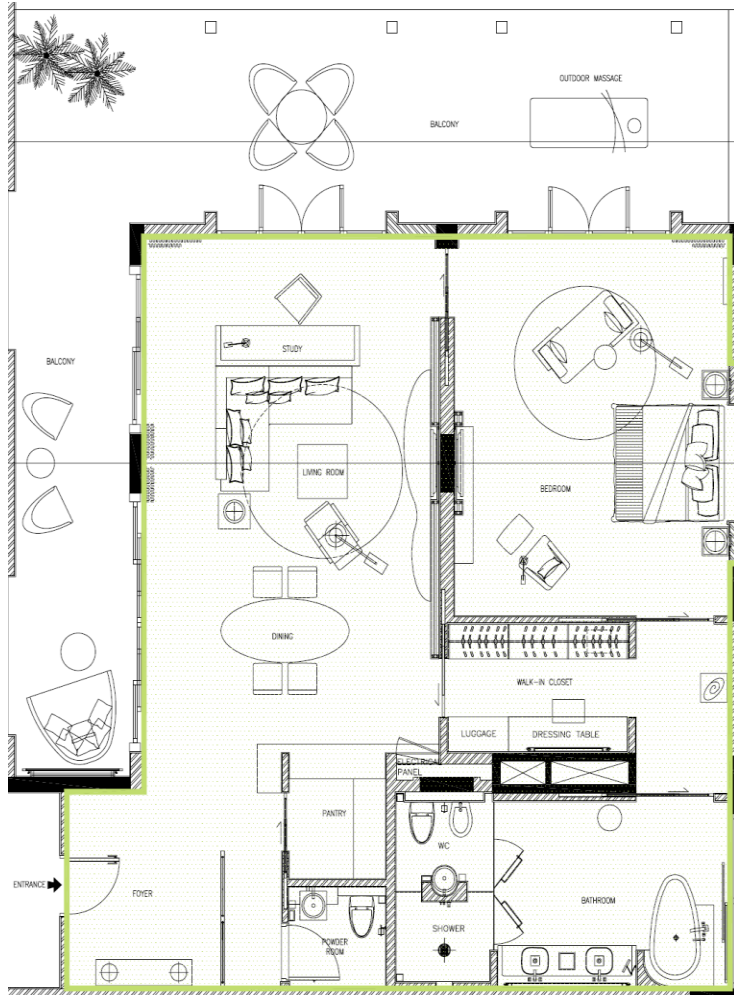

## Park Terrace Suite

Type	Floor	No. of Guestrooms	Area sqm / sqft
Park Terrace Suite	6 <sup>th</sup>	King Bed - 2 rooms	150 / 1615