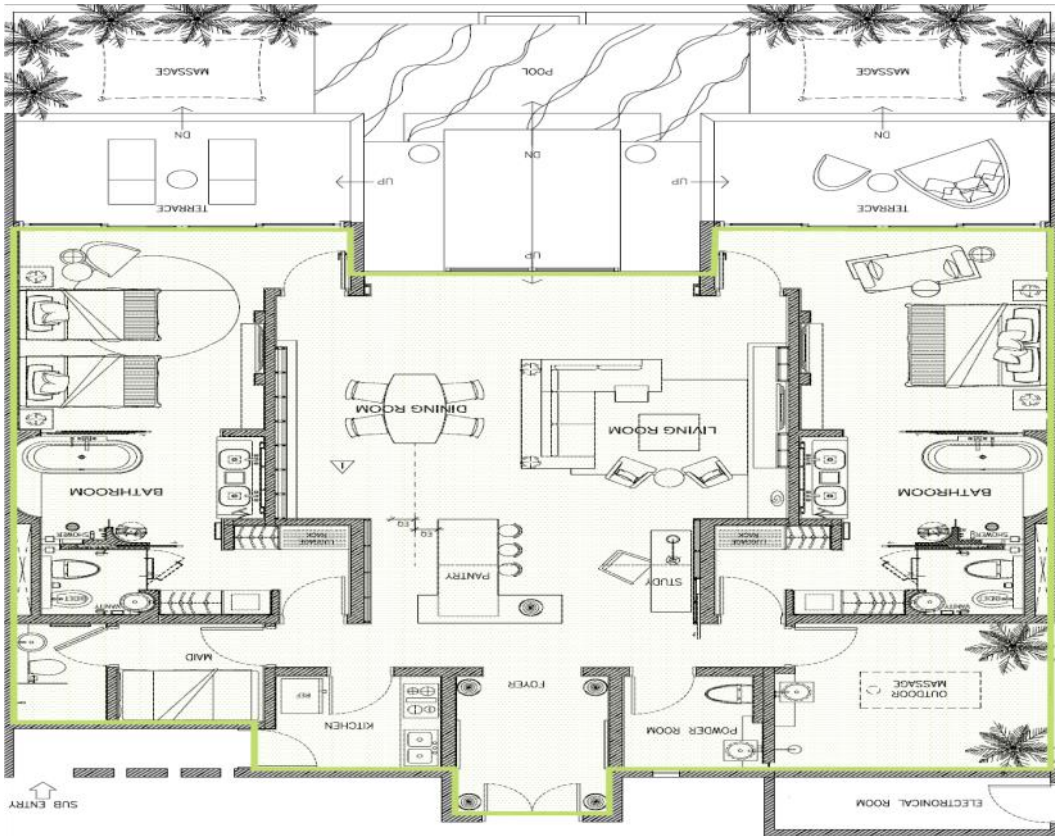

Presidential Suite

Type	Floor	No. of Guestrooms	Area sqm / sqft
Presidential Suite	6 th	1	270 / 2960