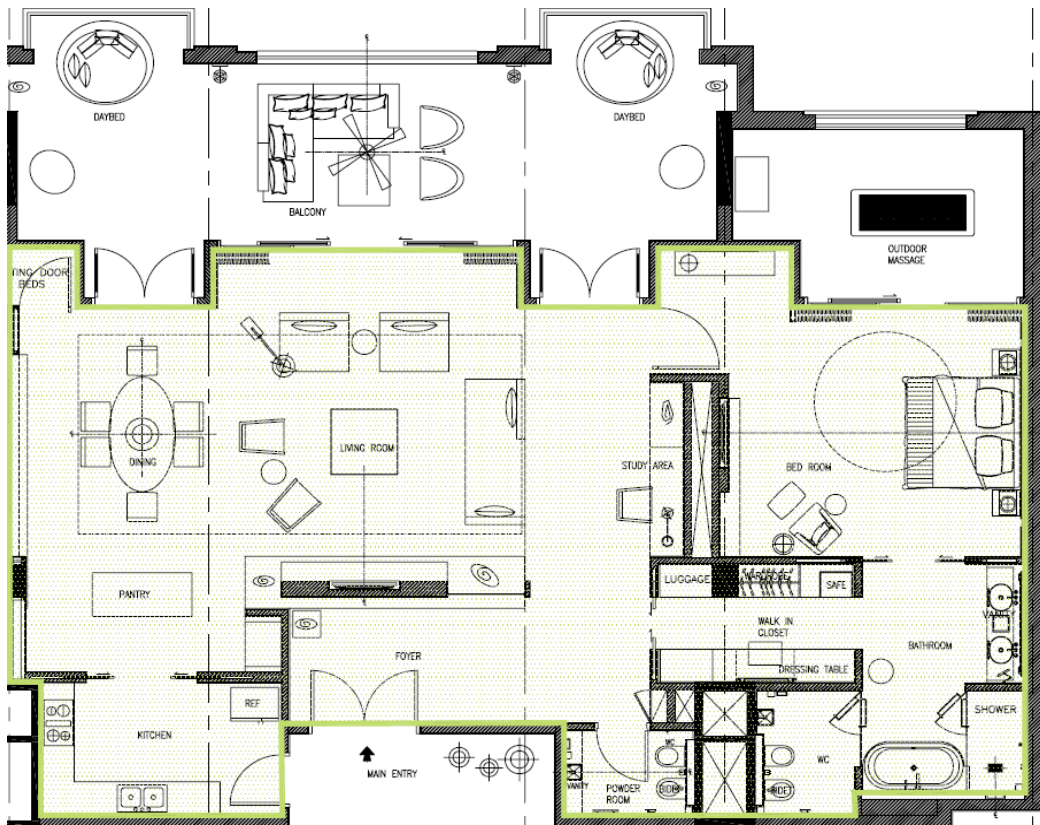

Prince Suite

Type	Floor	No. of Guestrooms	Area sqm / sqft
Prince Suite	4 th , 5 th , 6 th	3	150 & 170 / 1600 & 1830