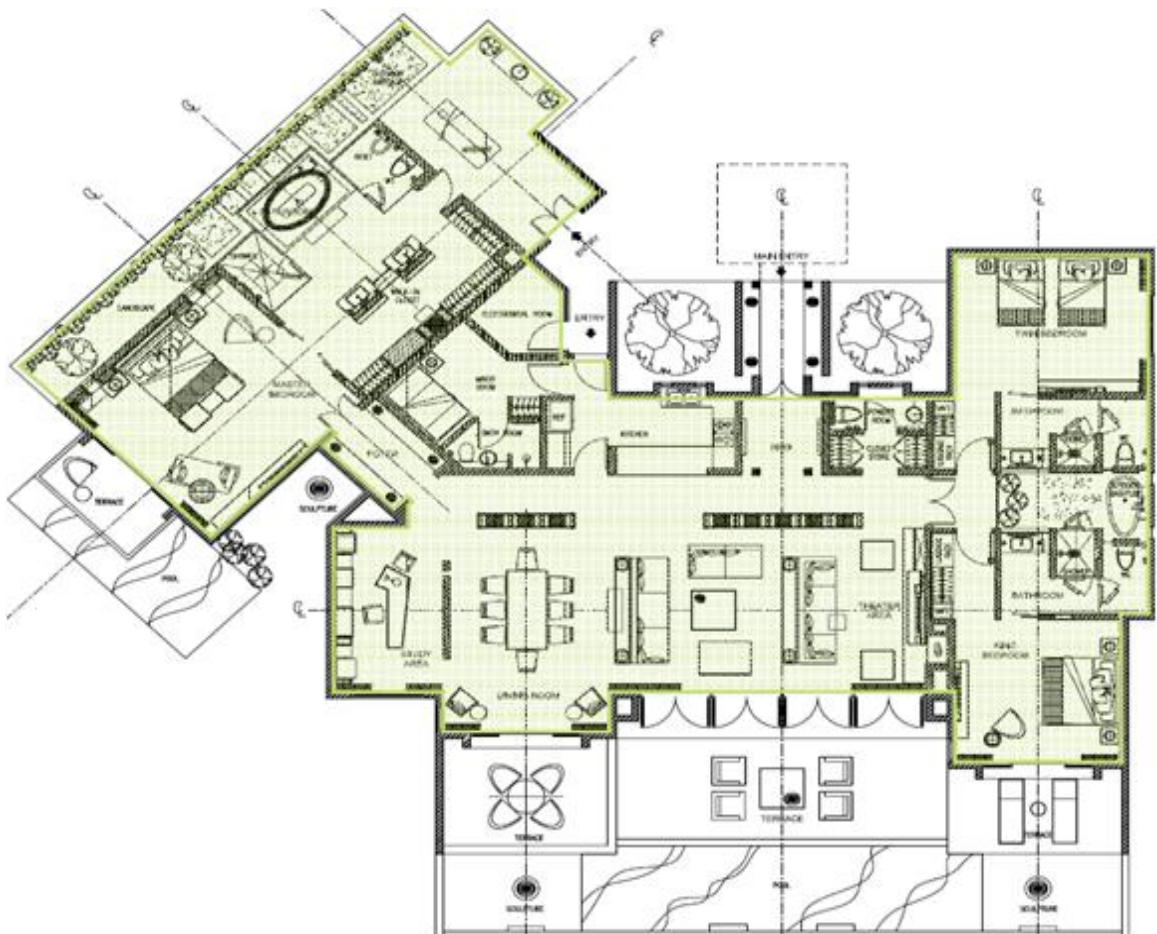

## Royal Villa

Type	Floor	No. of Guestrooms	Area sqm / sqft
Royal Villa	1 <sup>st</sup>	1	355 / 3820