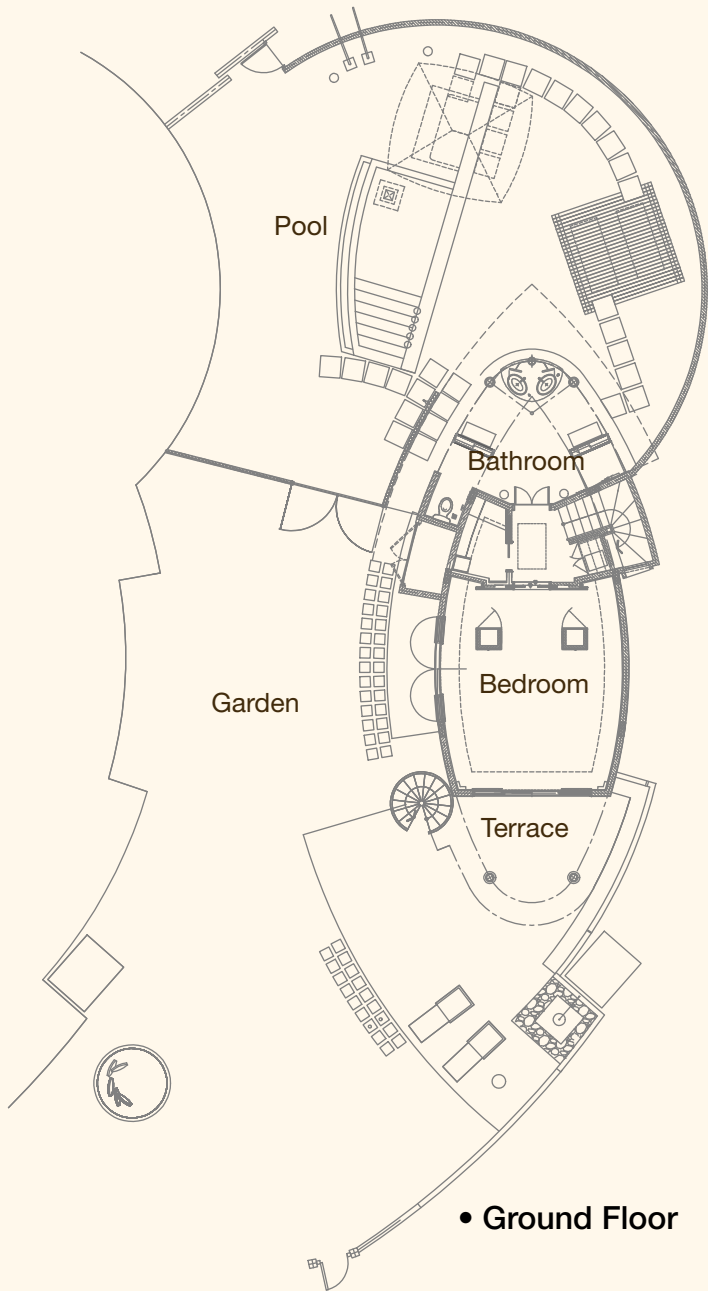

Ocean Pool

Constance Halaveli Resort - Maldives

Double Storey Beach Villa with Private Plunge Pool & Garden (410 m²)

Garden Pool

Constance Halaveli Resort - Maldives

Double Storey Beach Villa with Private Plunge Pool & Garden (410 m²)