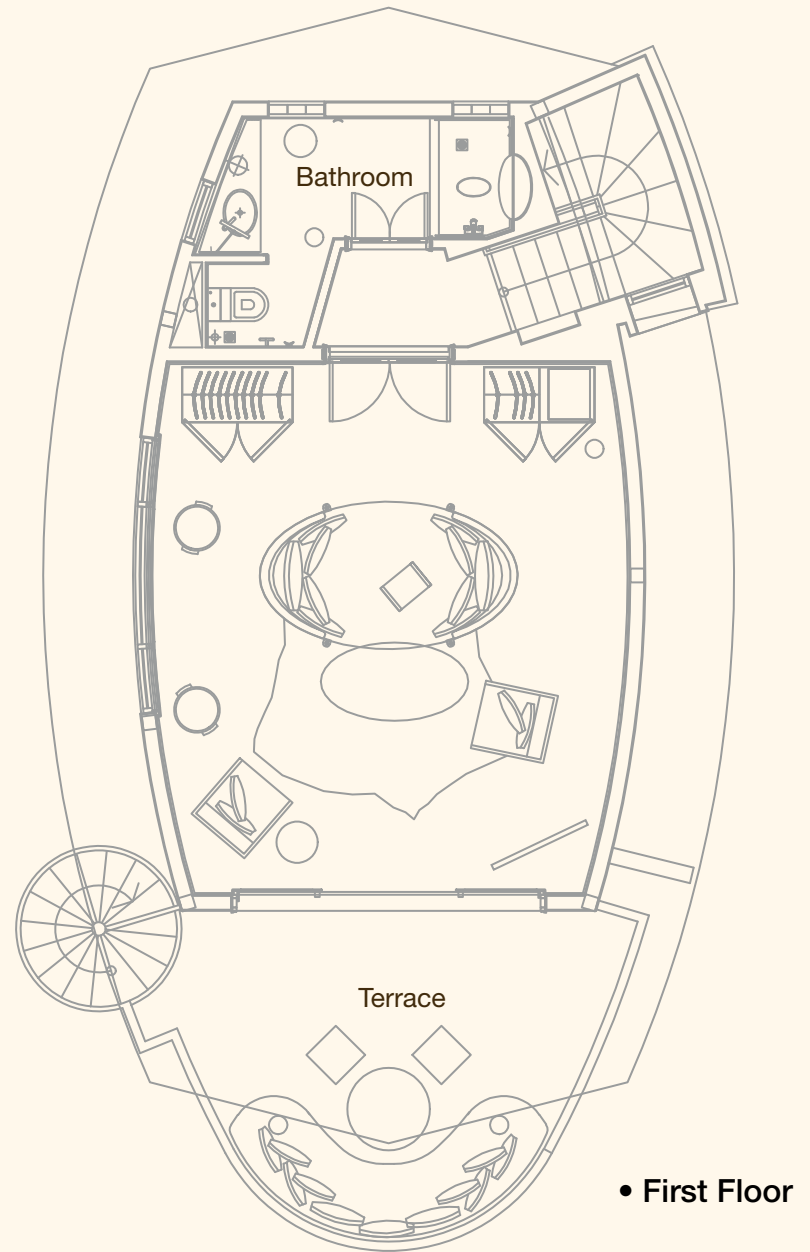

Ocean Pool

Constance Halaveli Resort - Maldives

Double Storey Beach Villa with Private Plunge Pool & Garden (410 m²)

Garden Pool

Constance Halaveli Resort - Maldives

Double Storey Beach Villa with Private Plunge Pool & Garden (410 m²)