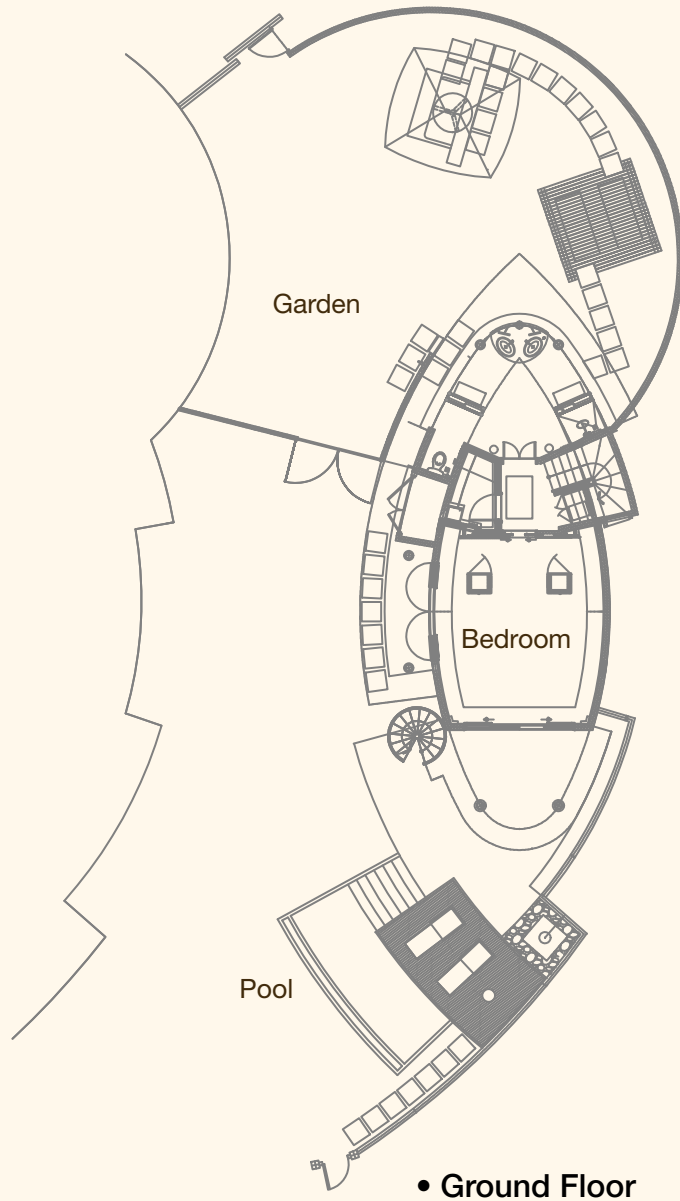

Ocean Pool

Constance Halaveli Resort - Maldives

Double Storey Beach Villa with Private Plunge Pool & Garden (410 m²)

Garden Pool

Constance Halaveli Resort - Maldives

Double Storey Beach Villa with Private Plunge Pool & Garden (410 m²)