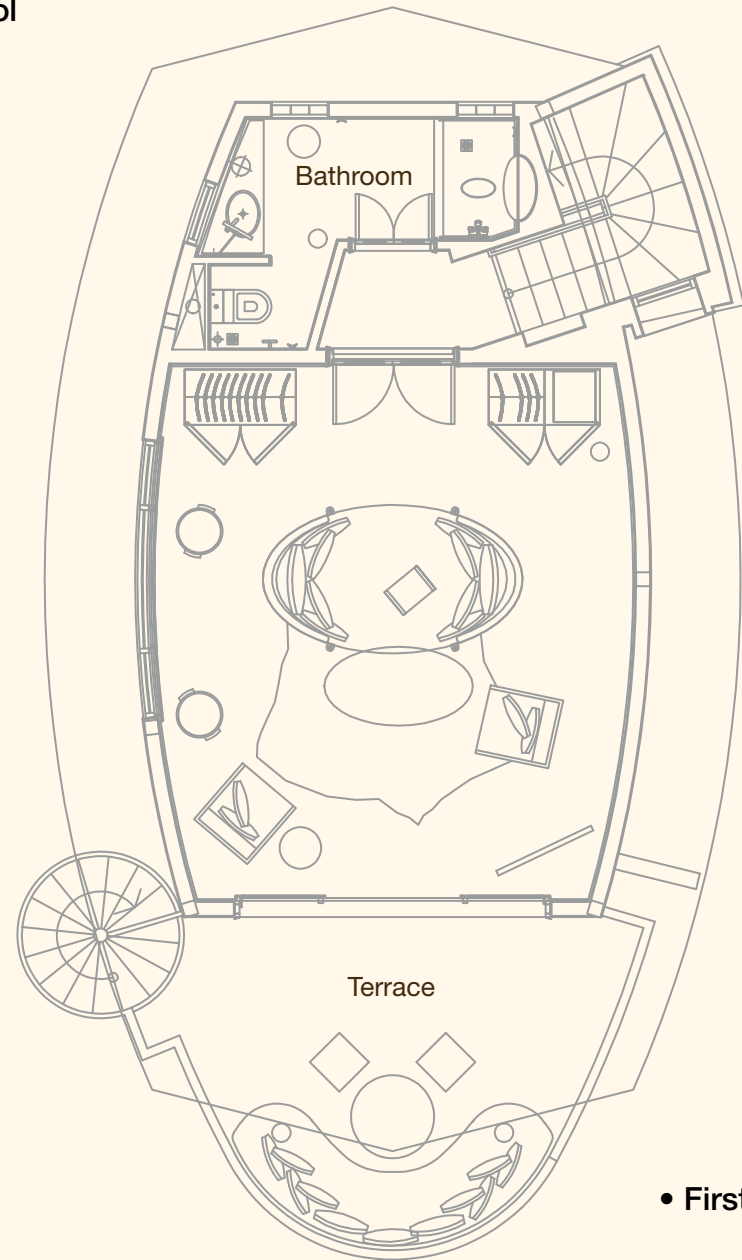

Ocean Pool

Constance Halaveli Resort - Maldives

Double Storey Beach Villa with Private Plunge Pool & Garden (410 m²)

Garden Pool

Constance Halaveli Resort - Maldives

Double Storey Beach Villa with Private Plunge Pool & Garden (410 m²)